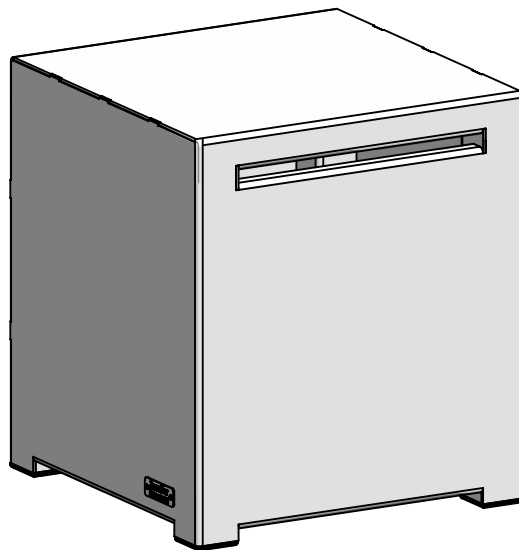

All-welded, no assembly required

400w x 400d x 450h mm

Weight 8 kg

All dimensions are in mm.

Fine texture powder-coat finish providing:

- High resistance to wear-and-tear
- Low-glare reflection
- Long life durability
- Ease of cleaning
- Low maintenance
- Anti-bacterial and Volatile-Organic-Compound free.