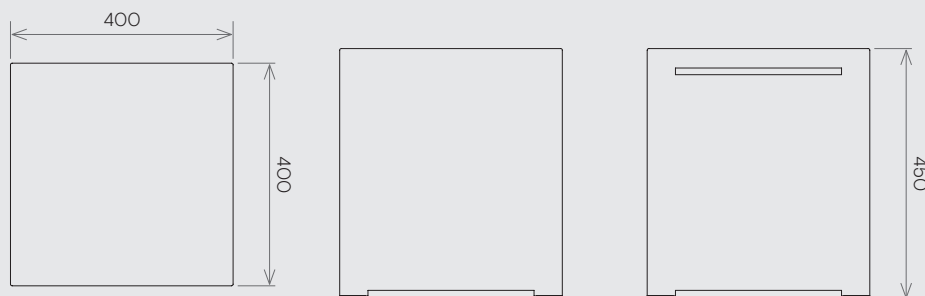

All-welded, no assembly required

400w x 400d x 450h mm

Weight 8 kg

All dimensions are in mm.

Fine texture powder-coat finish providing:

- High resistance to wear-and-tear
- Low-glare reflection
- Long life durability
- Ease of cleaning
- Low maintenance
- Anti-bacterial and Volatile-Organic-Compound free.