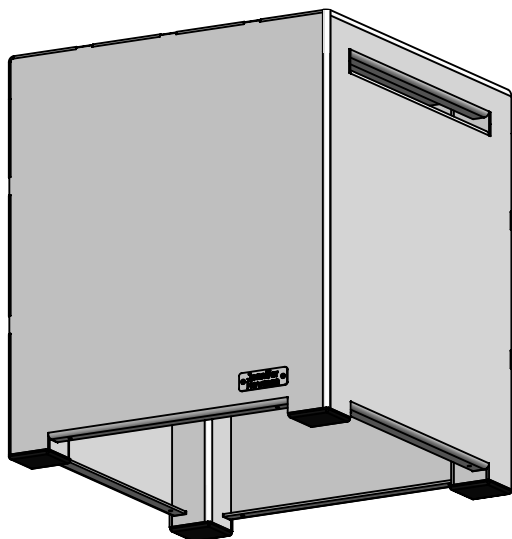

All-welded, no assembly required

400w x 400d x 450h mm

Weight 8 kg

All dimensions are in mm.

Fine texture powder-coat finish providing:

- High resistance to wear-and-tear
- Low-glare reflection
- Long life durability
- Ease of cleaning
- Low maintenance
- Anti-bacterial and Volatile-Organic-Compound free.

Other benefits and features:

- Aluminium for long-life, will not rust.
- Intergrated hand holds for ease of handling
- 12 standard colours,
others on request (see separate reference sheet).